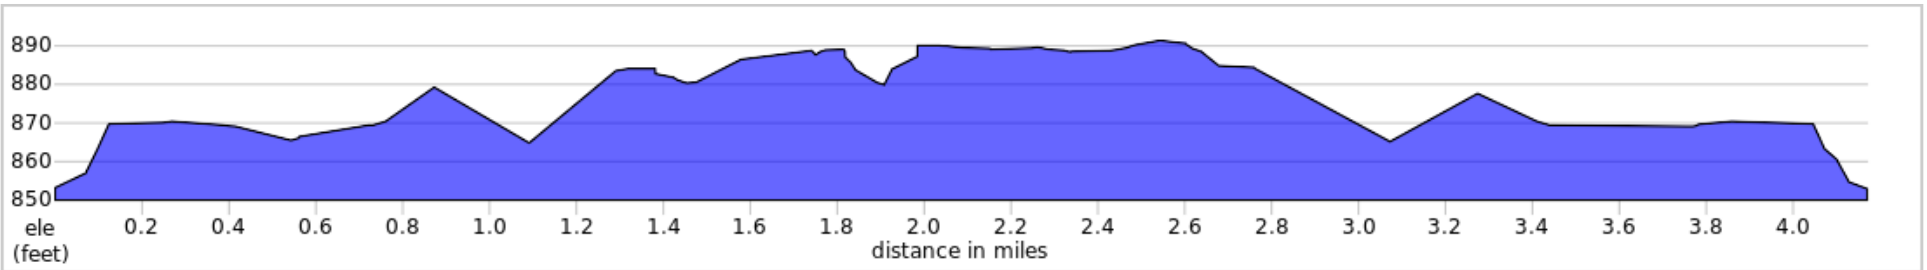

# YSC 4 Mile Emergency Call 317-748-3341

YSC 4 Mile Emergency Call 317-748-3341

Num	Type	Note	Next
1.	📍	Start of route	1.3
2.	←	Huntsville Rd to Red FoxL onto Red Fox Road	1.0
3.	→	Slight R onto Woodchuck Drive	0.4
4.	→	R onto Huntsville Road	1.5
5.	📍	End of route	0.0

4.2 miles. +82/-81 feet