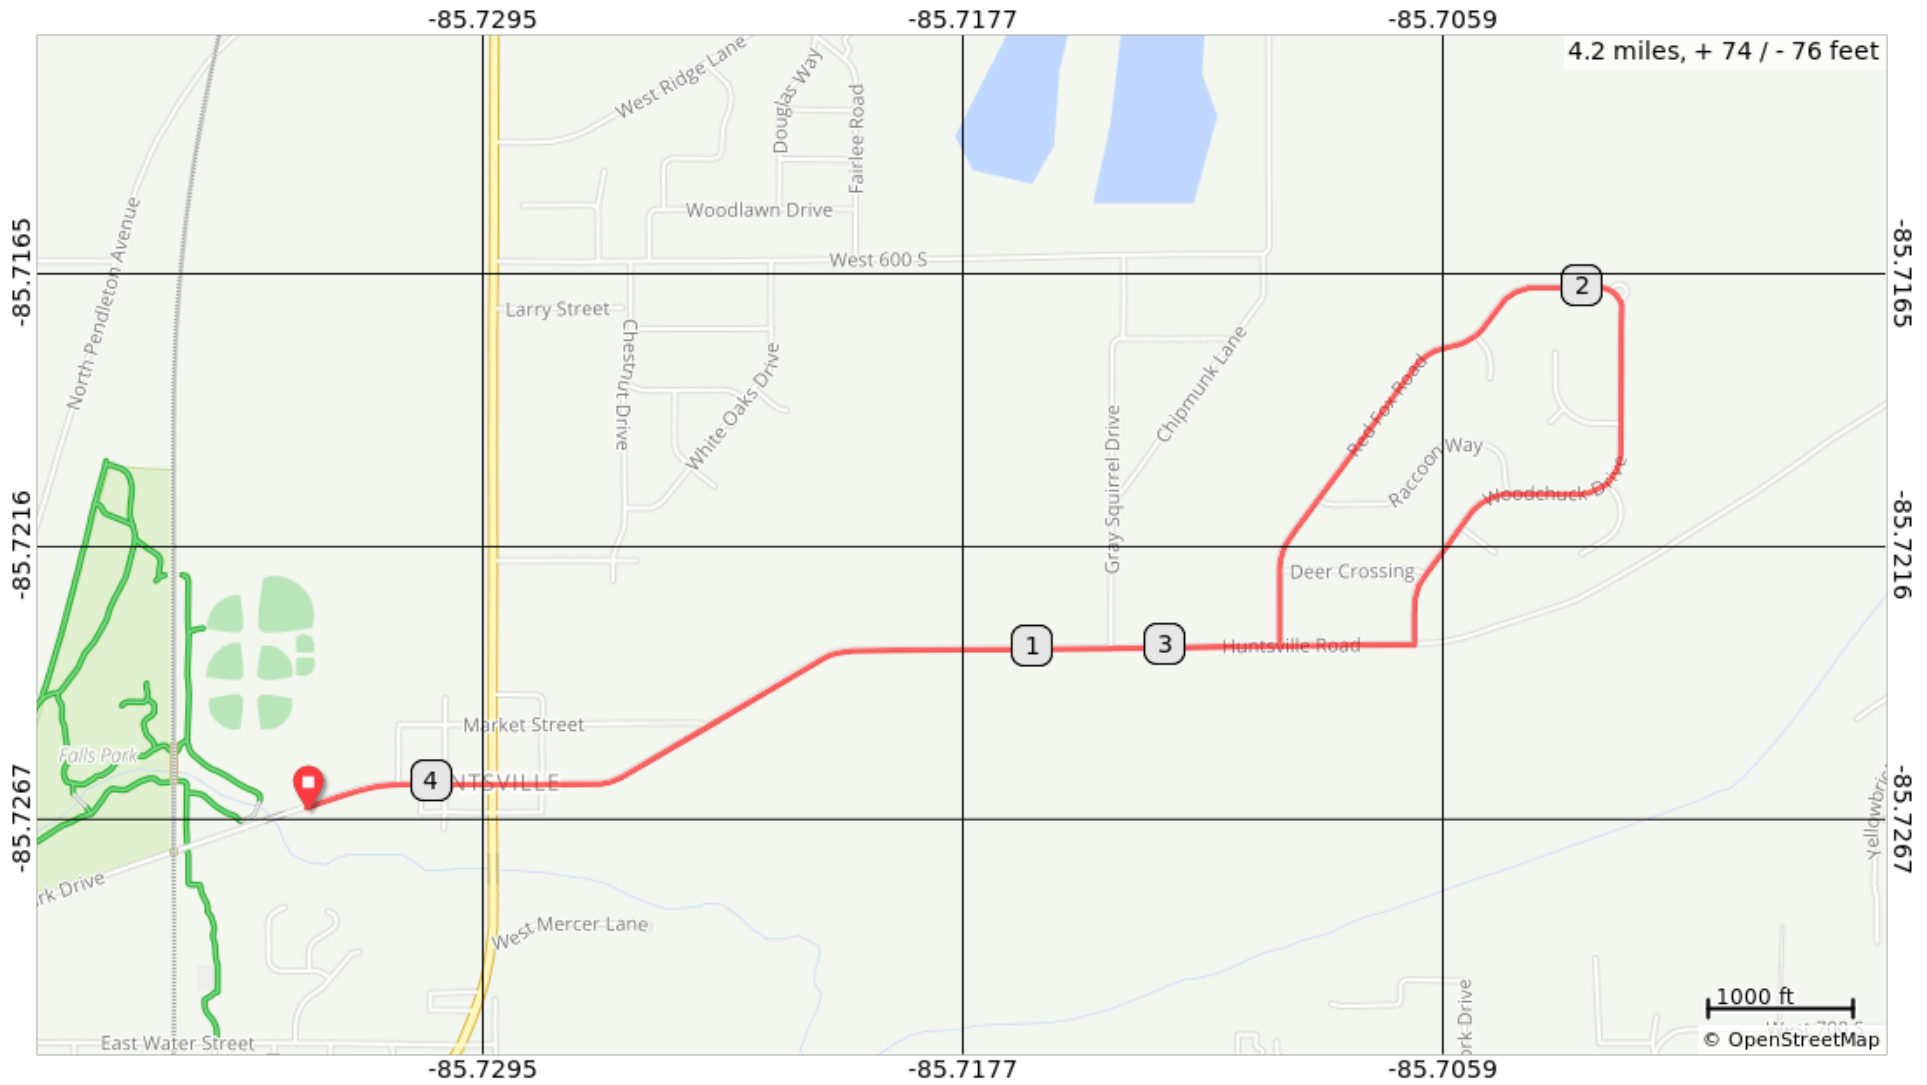

# YSC 4 Mile Emergency Call 317-748-3341

YSC 4 Mile Emergency Call 317-748-3341

Num	Type	Note	Next
1.	📍	Start of route	1.3
2.	←	Huntsville Rd to Red FoxL onto Red Fox Road	1.0
3.	→	Slight R onto Woodchuck Drive	0.4
4.	→	R onto Huntsville Road	1.5
5.	📍	End of route	0.0

4.2 miles. +82/-81 feet